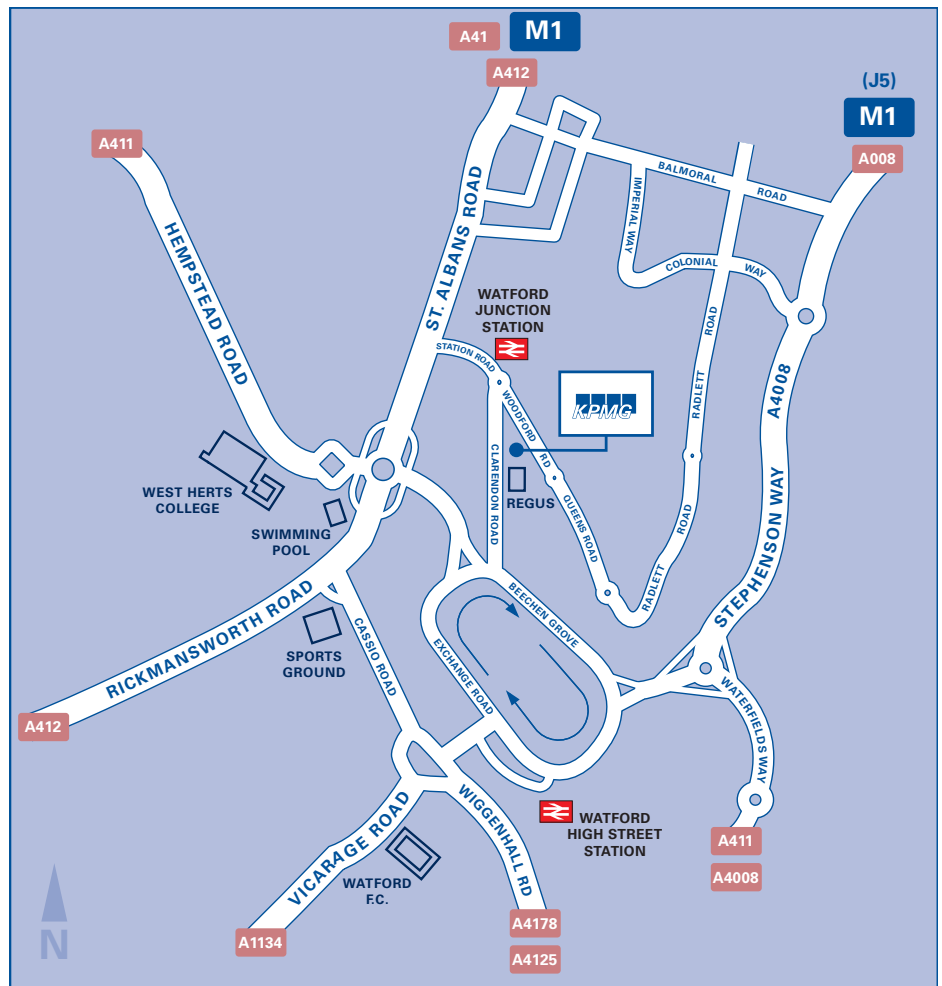

Watford

Office Locator

KPMG LLP (UK)

58 Clarendon Road, Watford, Hertfordshire WD17 1DE

Switchboard: 01923 830 000

Visiting or travelling to Watford

Car

Follow A142 Rickmansworth Road. Turn into Station Road and follow the road to Clarendon Road

Rail

The nearest station is Watford Junction, which is a five minute walk to the office.

Parking

Client parking is available, but visitors must speak with the person they are visiting to organise a space prior to arriving.

Source: KPMG LLP (UK)

www.kpmg.co.uk

kpmg.com/socialmedia

kpmg.com/app

© 2017 KPMG LLP, a UK limited liability partnership and a member firm of the KPMG network of independent member firms affiliated with KPMG International Cooperative ("KPMG International"), a Swiss entity. All rights reserved. Printed in the United Kingdom. The KPMG name and logo are registered trademarks or trademarks of KPMG International.

CRT090870 | November 2017.