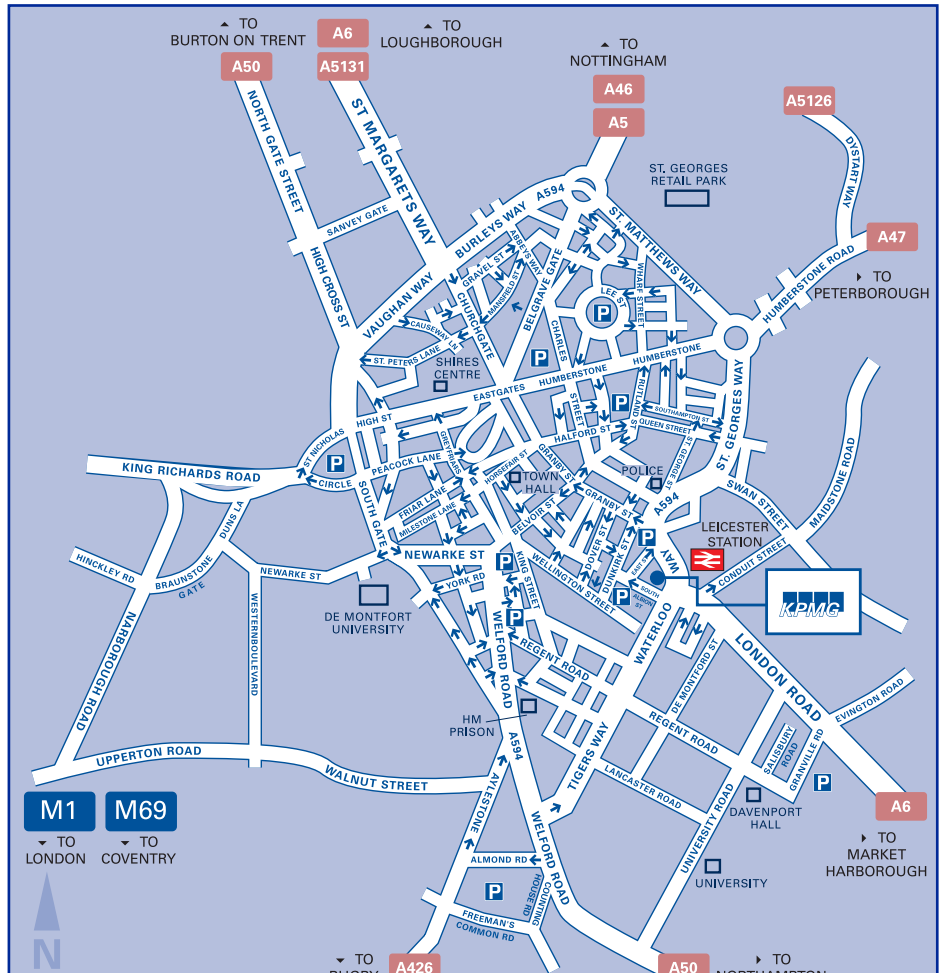

Leicester

Office Locator

KPMG LLP (UK)

1 Waterloo Way, Leicester, Leicestershire, LE1 6LP

Switchboard: 0116 256 6000

Visiting or travelling to Leicester

Car

From M1 North or South or M69 exit junction 21 and follow signage for Leicester City Centre (A5460) continue on to the central ring A594 and the office is situated opposite the Railway Station. If using SatNav for directions, please enter postcode LE1 6EY for East Street – where the entrance to the client car park can be found on the right hand side, underneath the office. Please see notes in the parking section below.

Rail

The nearest station is Leicester, which is a short walk from the office. Exit the station on London Rd. and the office is situated opposite on Waterloo Way.

Parking

Limited parking is available. Visitors must speak with the person they are visiting to organise a space prior to travelling.