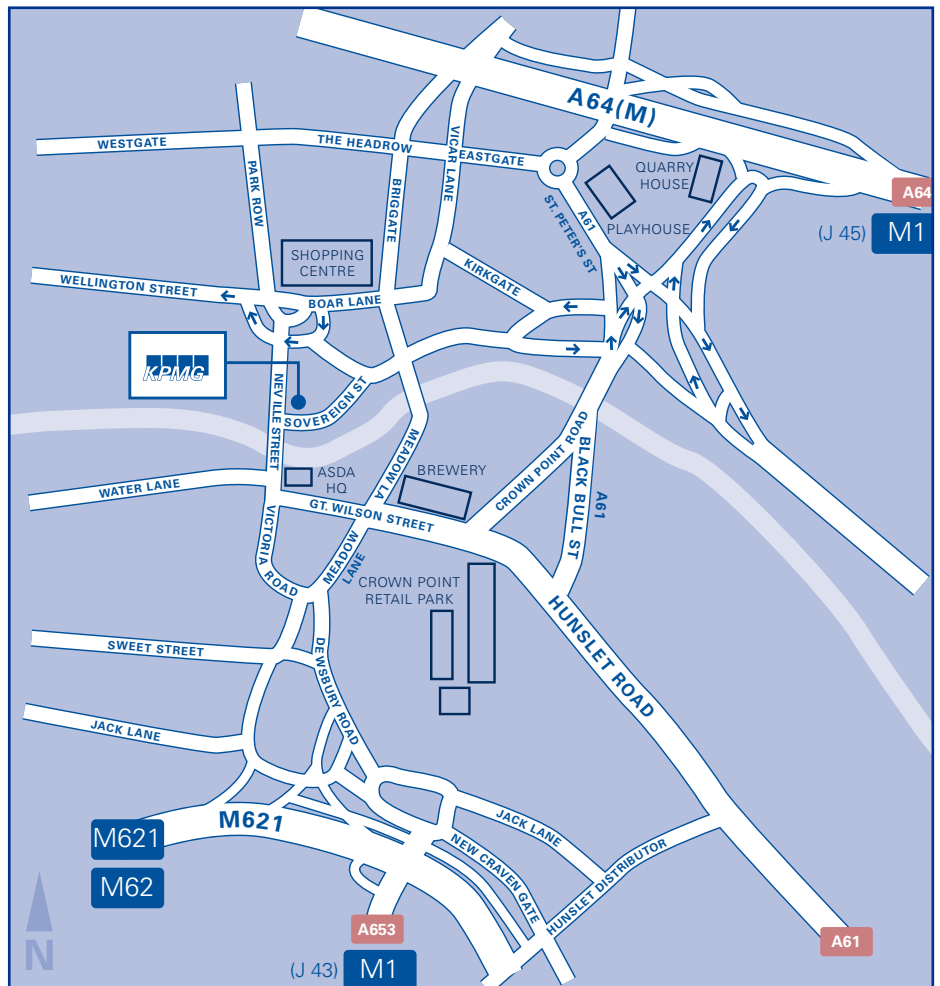

Leeds

Office Locator

KPMG LLP (UK)

1 Sovereign Square, Sovereign Street, Leeds, LS1 4DA

Switchboard: 0113 231 3000

Visiting or travelling to Leeds

Car

Please see overleaf for details on how to find us by car.

Rail

The nearest station is Leeds, which is a five minute walk to the office. Exit the station via the main entrances and bear right towards the stairs. Go down the stairs and turn right and cross the crossing, walk under the arches to your right and continue down Neville Street, at lights turn left onto Sovereign Street and building is on your left.

Parking

Limited parking is available. Visitors must speak with the person they are visiting to organise a space prior to travelling.

Source: KPMG LLP (UK)