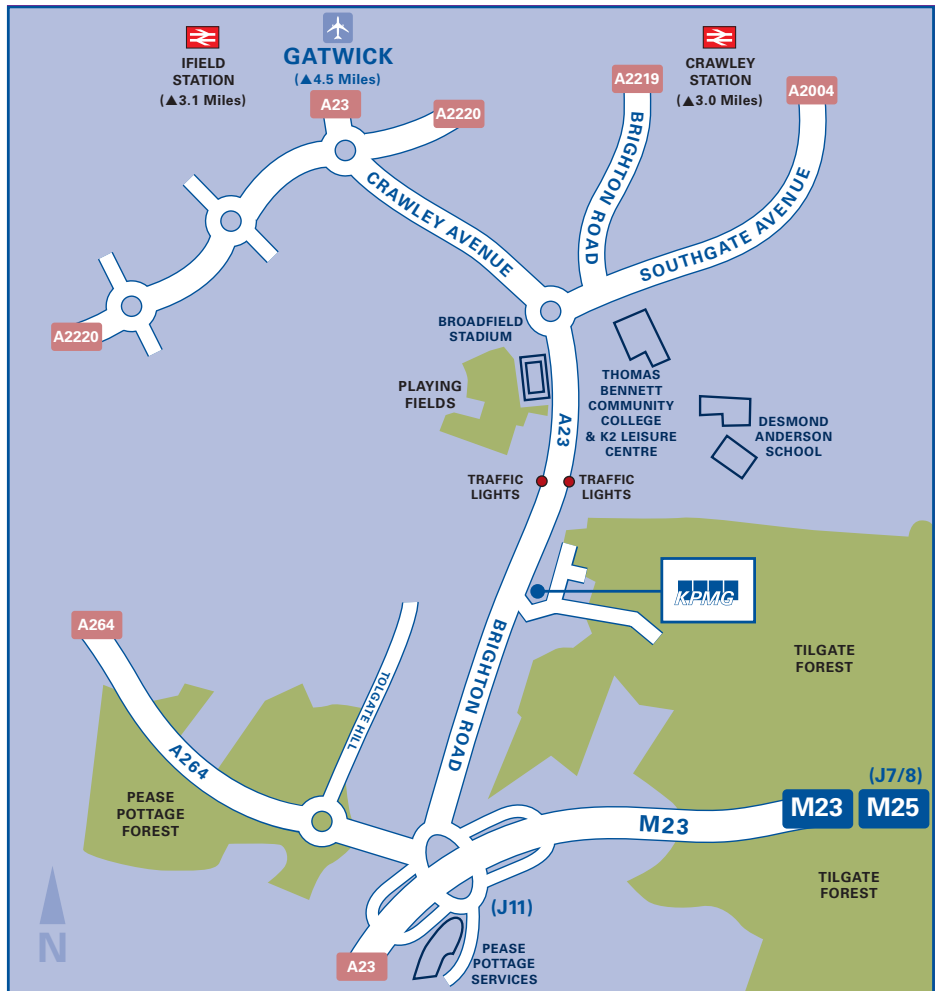

Gatwick

Office Locator

KPMG LLP (UK)

1 Forest Gate, Brighton Road, Crawley, West Sussex RH11 9PT

Switchboard: 01293 652000

Visiting or travelling to Gatwick

Car

Take the M23 to J11, then A23 to Crawley. Travel down the dual carriageway in the right hand lane. At the traffic lights turn right back on yourself up the hill. Take the first left into Tilgate Business Park.

Rail

The nearest station is Crawley but Three Bridges is easiest when travelling from London. Both are a 10-15 minutes taxi journey to the office. Taxis are readily available from the ranks outside the stations.

Parking

Parking is available without prior booking.

Source: KPMG LLP (UK)

www.kpmg.co.uk

kpmg.com/socialmedia

kpmg.com/app

© 2016 KPMG LLP, a UK limited liability partnership and a member firm of the KPMG network of independent member firms affiliated with KPMG International Cooperative ("KPMG International"), a Swiss entity. All rights reserved. Printed in the United Kingdom. The KPMG name and logo are registered trademarks or trademarks of KPMG International.

CRT052942 | January 2016.