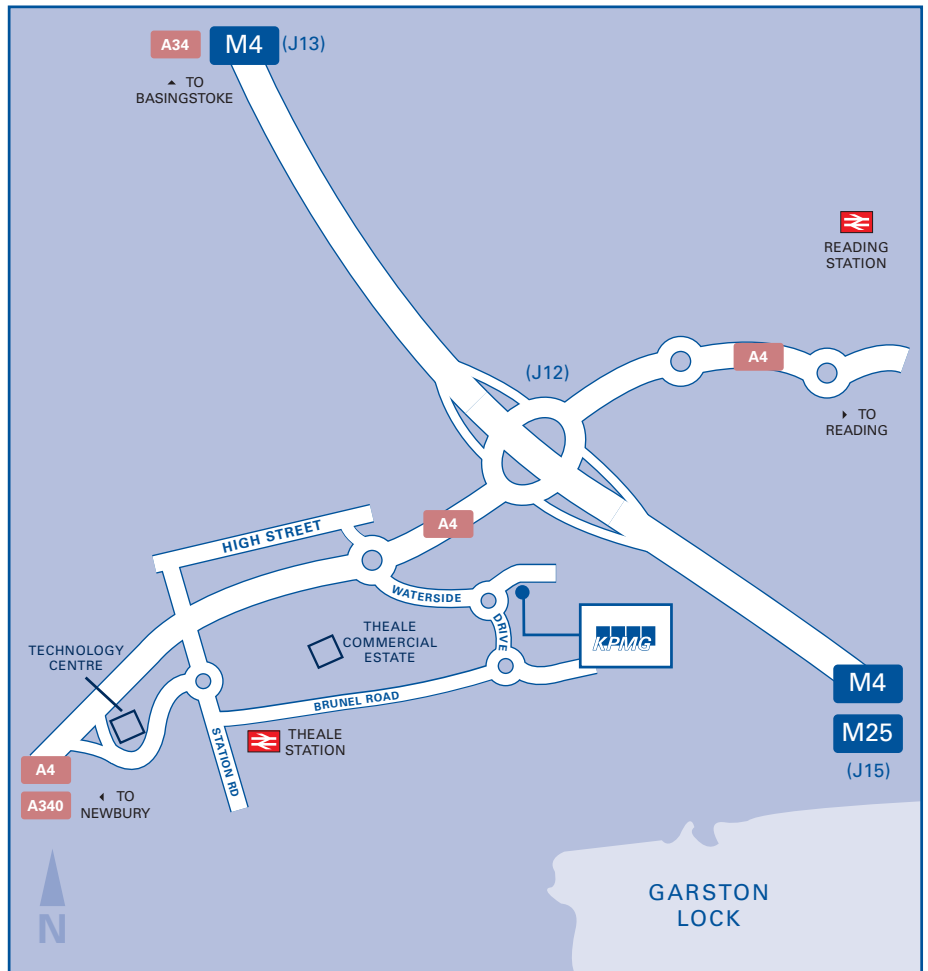

Reading

Office Locator

KPMG LLP (UK)

Arlington Business Park, Reading, Berkshire, RG7 4SD

Switchboard: 0118 9642 000

Visiting or travelling to Reading

Car

From the East: Leave the M4 at Jct 12 then at the roundabout take the 1st exit onto Bath Rd A4. (Signposted A4 Theale, Reading (W)). At the roundabout take the first exit onto Waterside Drive, then at the next roundabout take the first exit. KPMG is located immediately on your right.

Rail

The nearest station is Theale Station, which is a short taxi ride to the Reading office.

Parking

Limited parking is available. Visitors must speak with the person they are visiting to organise a space prior to travelling.