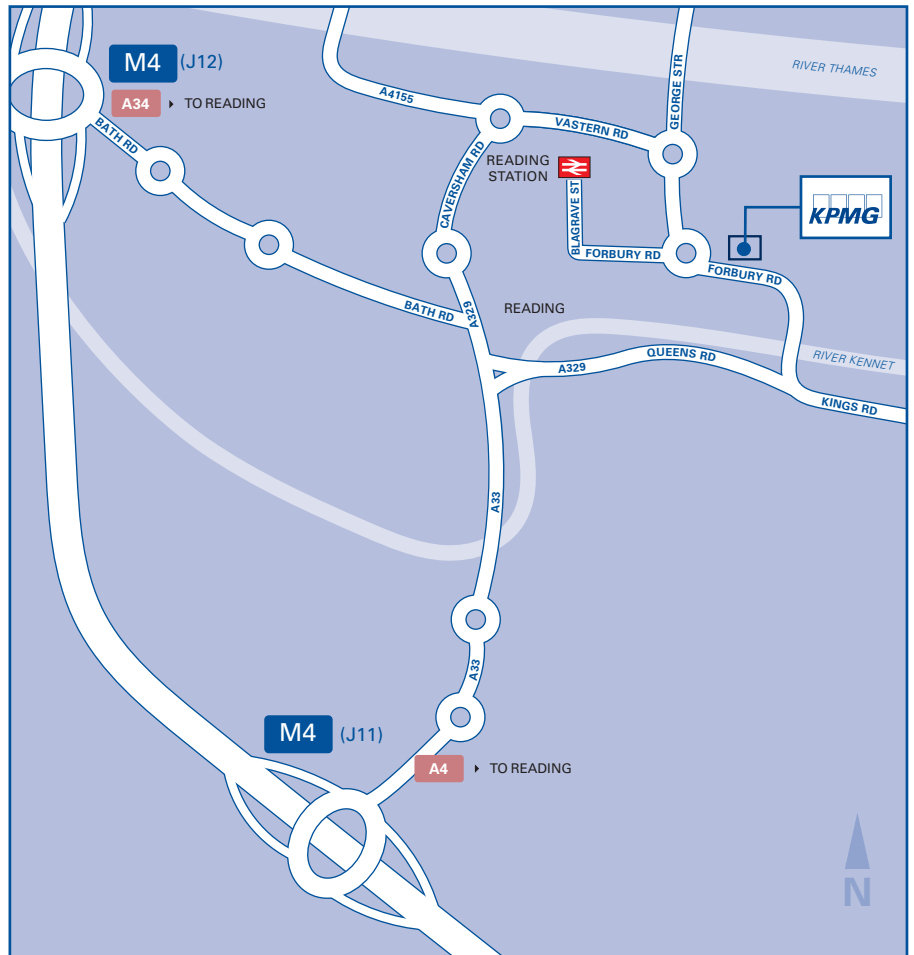

Reading

Office Locator

KPMG LLP (UK)

Two Forbury Place, 33 Forbury Rd, Reading, RG1 3AD

Switchboard: 0118 9642 000

Visiting or travelling to Reading

Car

At M4 junction 12: take the A4 exit to Theale/Reading (W). At the roundabout, take the 1st exit onto Bath Rd/A4. At the roundabout, take the 2nd exit and stay on Bath Rd/A4. At the roundabout, take the 1st exit and stay on Bath Rd/A4. Continue to follow Bath Rd. Continue onto Castle Hill/A4155. Continue to follow A4155. At the roundabout, take the 1st exit onto the A329 slip road. Merge onto A329. At the roundabout, take the 3rd exit onto Vastern Rd/A329. At the roundabout, take the 3rd exit and stay on Vastern Rd/A329. At the roundabout, take the 1st exit onto Forbury Rd/A329. Turn left. Turn right. 33 Forbury Rd, Reading RG1 3AD.

At M4 junction 11: Head west towards Biscuit Way. Turn left onto Biscuit Way. Continue onto Hurst Way. At the roundabout, take the 2nd exit onto S Oak Way. At the roundabout, take the 1st exit onto A33. At the roundabout, take the 2nd exit and stay on A33. Merge onto A329. At the roundabout, take the 3rd exit onto Vastern Rd/A329. At the roundabout, take the 3rd exit and stay on Vastern Rd/A329. At the roundabout, take the 1st exit onto Forbury Rd/A329. Turn left. Turn right. 33 Forbury Rd, Reading RG1 3AD.

Rail

The nearest station is Reading, a five minute walk to and from the office.

Parking

Parking is only available for clients.

Source: KPMG LLP (UK)

www.kpmg.co.uk

kpmg.com/socialmedia

kpmg.com/app