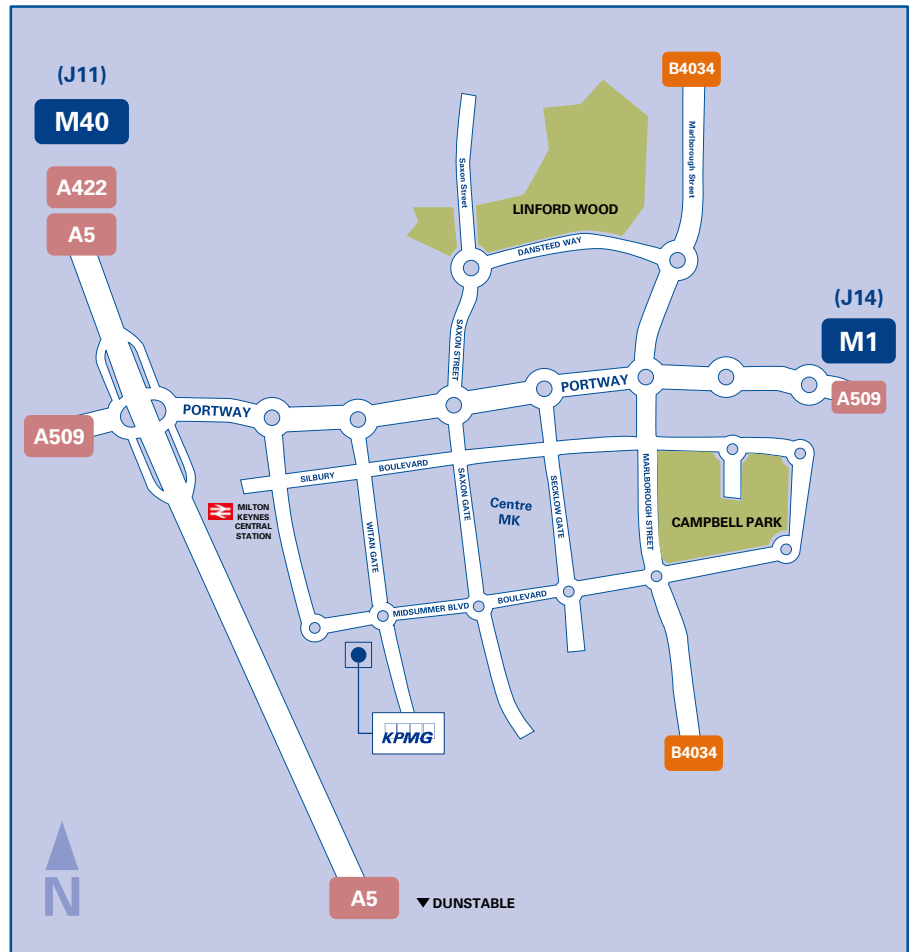

#### Car

From the A5

take the A509 to Grafton Street, take the third exit off the roundabout and 2nd left onto Midsummer Blvd, then turn 1st right onto Lower Second Street. KPMG office is straight ahead within The Pinnacle building.

#### Rail

The nearest station is Milton Keynes Central, which is a ten minute walk to and from the office.

[www.kpmg.co.uk](http://www.kpmg.co.uk)

[kpmg.com/socialmedia](http://kpmg.com/socialmedia)

[kpmg.com/app](http://kpmg.com/app)