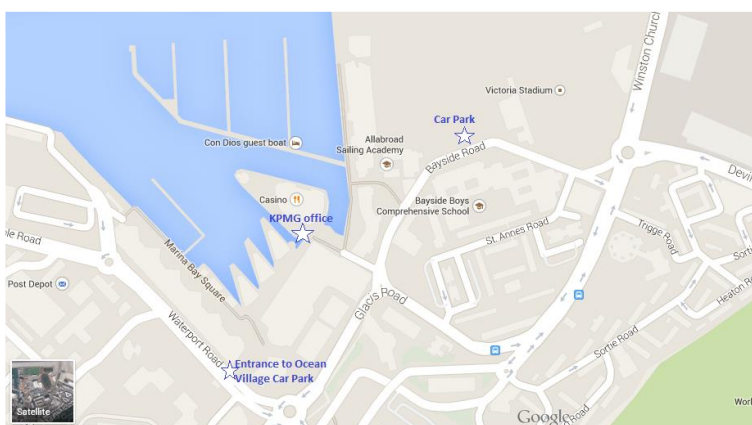

Gibraltar

Office Locator

KPMG Limited

3B Leisure Island Business Centre, Ocean Village, Gibraltar, GX1 1AA

Telephone: 0035 20048600

Visiting or travelling to Gibraltar

On foot

Traveling from the border. Head north onto Winston Churchill Avenue. Continue straight over the runway. Turn left at the roundabout onto Bayside Road. Follow the signs for Ocean Village, turn right onto Marina Bay Square and then right. Leisure Island Business Centre is on the left. KPMG Ltd. is on the 3th floor, through the double doors and on the right-hand side.

Source: Google

Airport

The nearest airport is Gibraltar International which is a 15 minute walk from the office.

kpmg.com/gi

© 2023 KPMG Limited, a Gibraltar limited liability company and a subsidiary of KPMG LLP, which is a member firm of the KPMG global organisation of independent member firms affiliated with KPMG International Limited, a private English company limited by guarantee. All rights reserved.