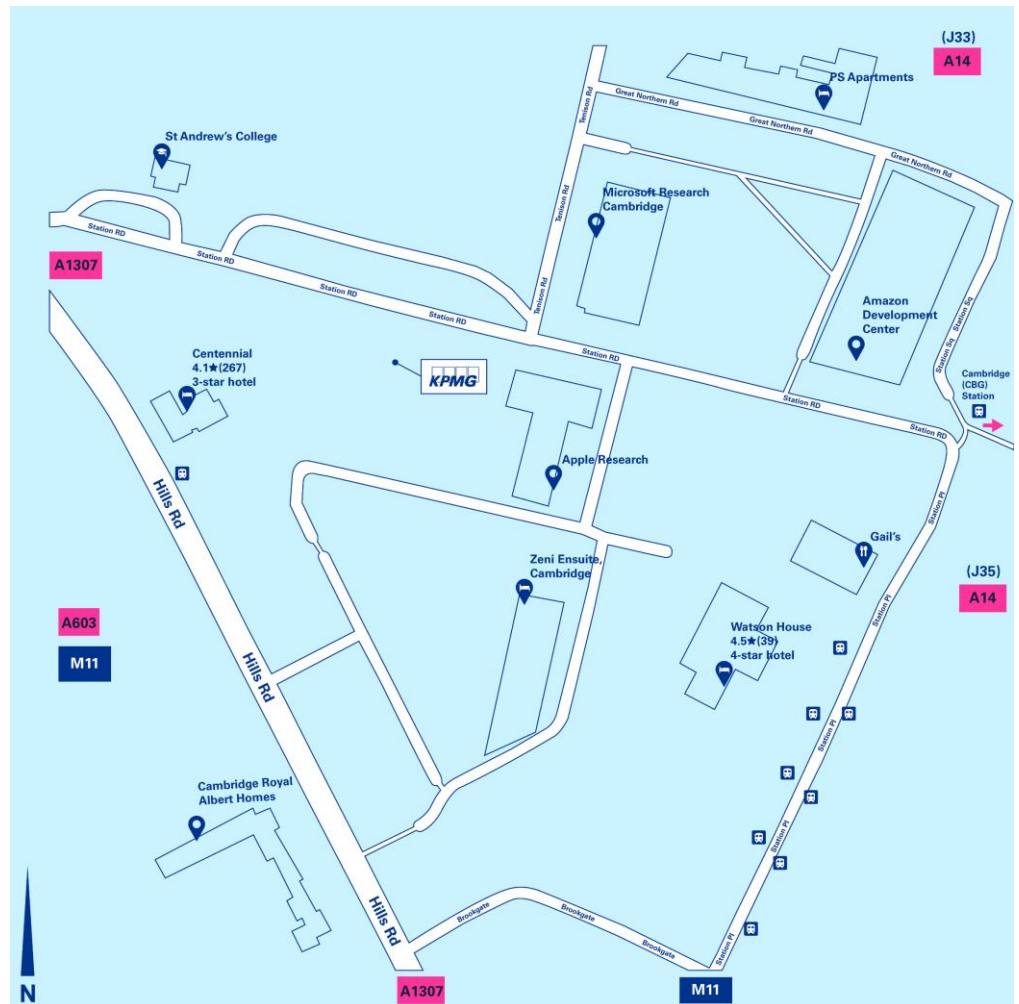

Parking

There are no parking facilities at the Cambridge office. There is parking available at Cambridge Station, Station Rd, Cambridge CB1 2JW